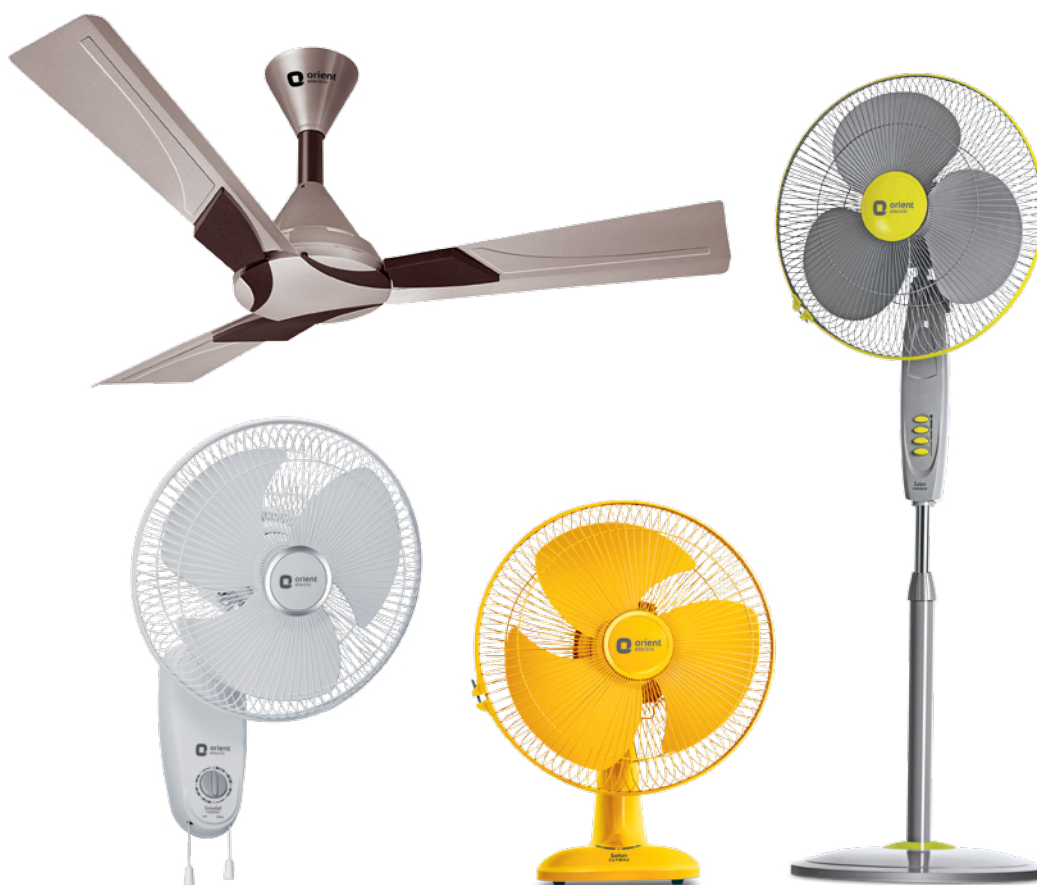

PRICE LIST

MRP list effective from 15th July 2017

Models, Size and Color	MRP
------------------------	-----

DELUXE (DBB)

1200 mm or 48" (White)	2200
1200 mm or 48" (Pearl Ivory)	2200
1400 mm or 56" (Brown)	2340