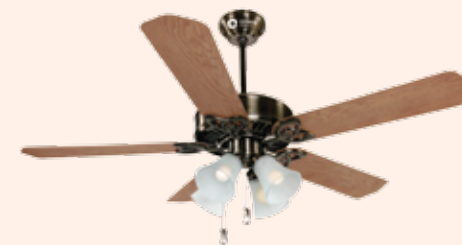

Presenting the next generation underlight fans

▲ Subaris