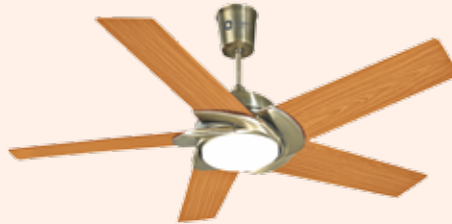

Presenting the next generation underlight fans

▲ Andrea